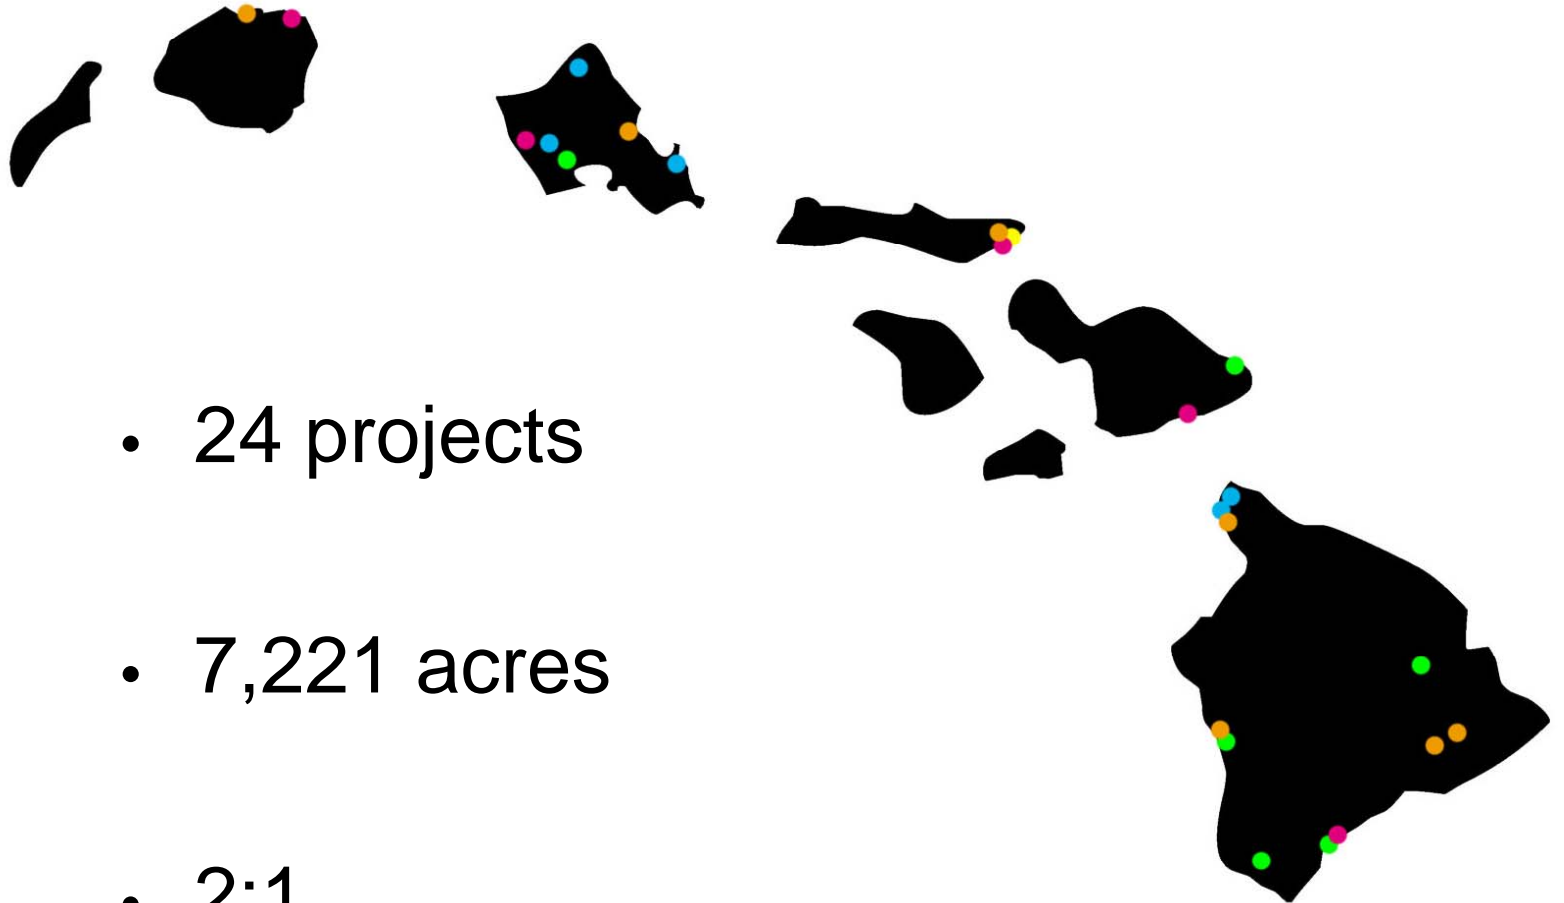

Legacy Land Conservation Program

State of Hawaii / Department of Land and Natural Resources

Program

Awards

Policies

Projects